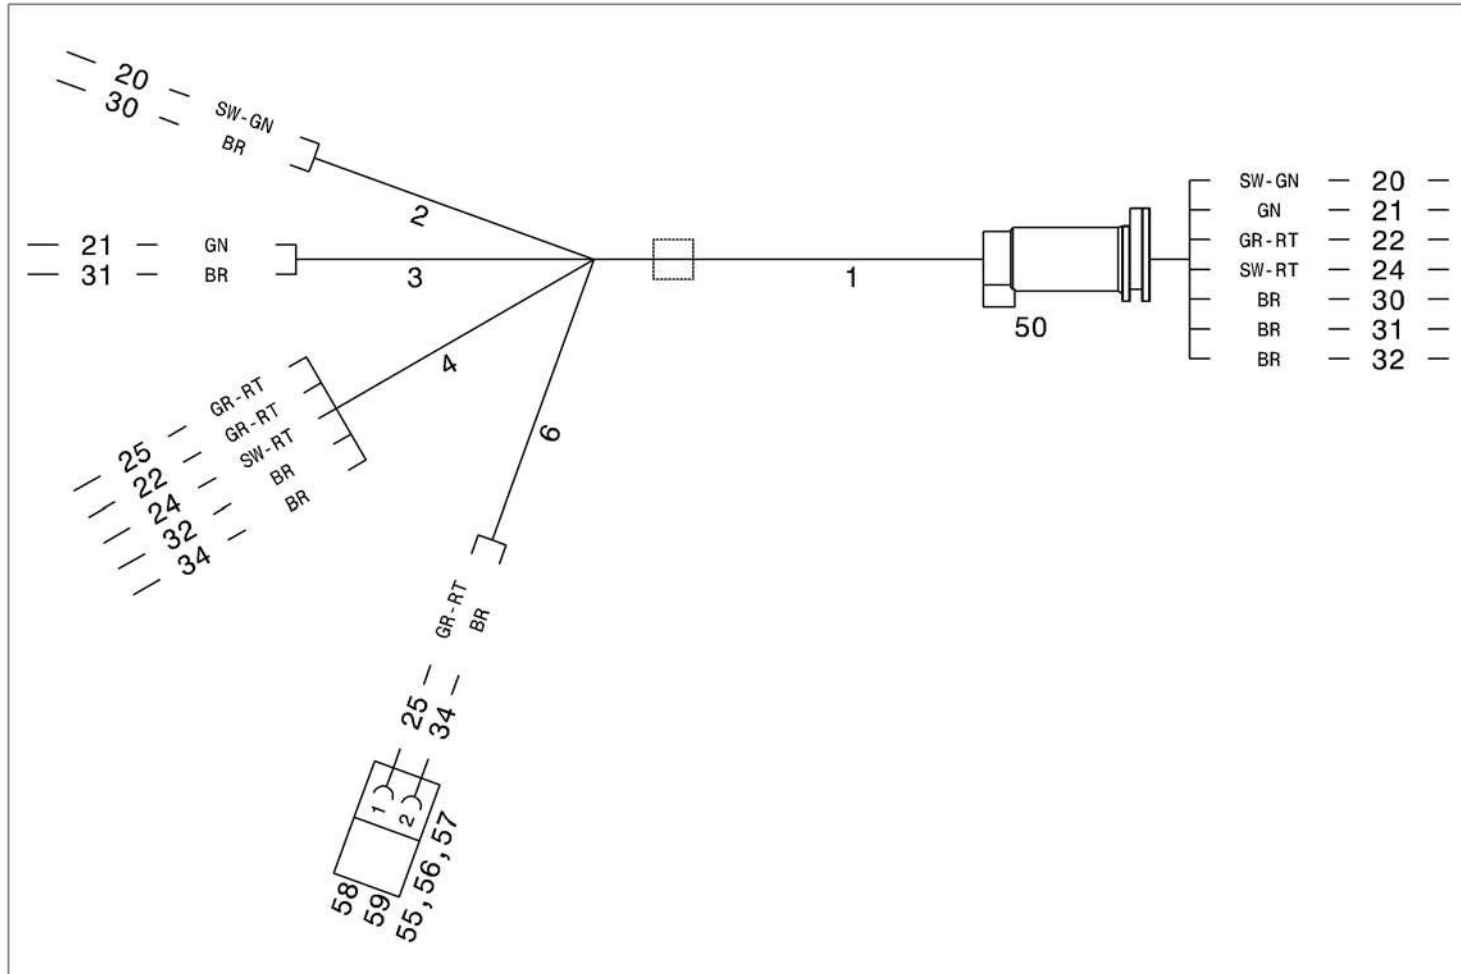

CABLE HARNESS  
 KABELBAUM  
 FAISCEAU DE CABLES

from No / up to No

Figure  
 Bild 99707797209  
 Figure

**TADANO**  
 1700-70

900